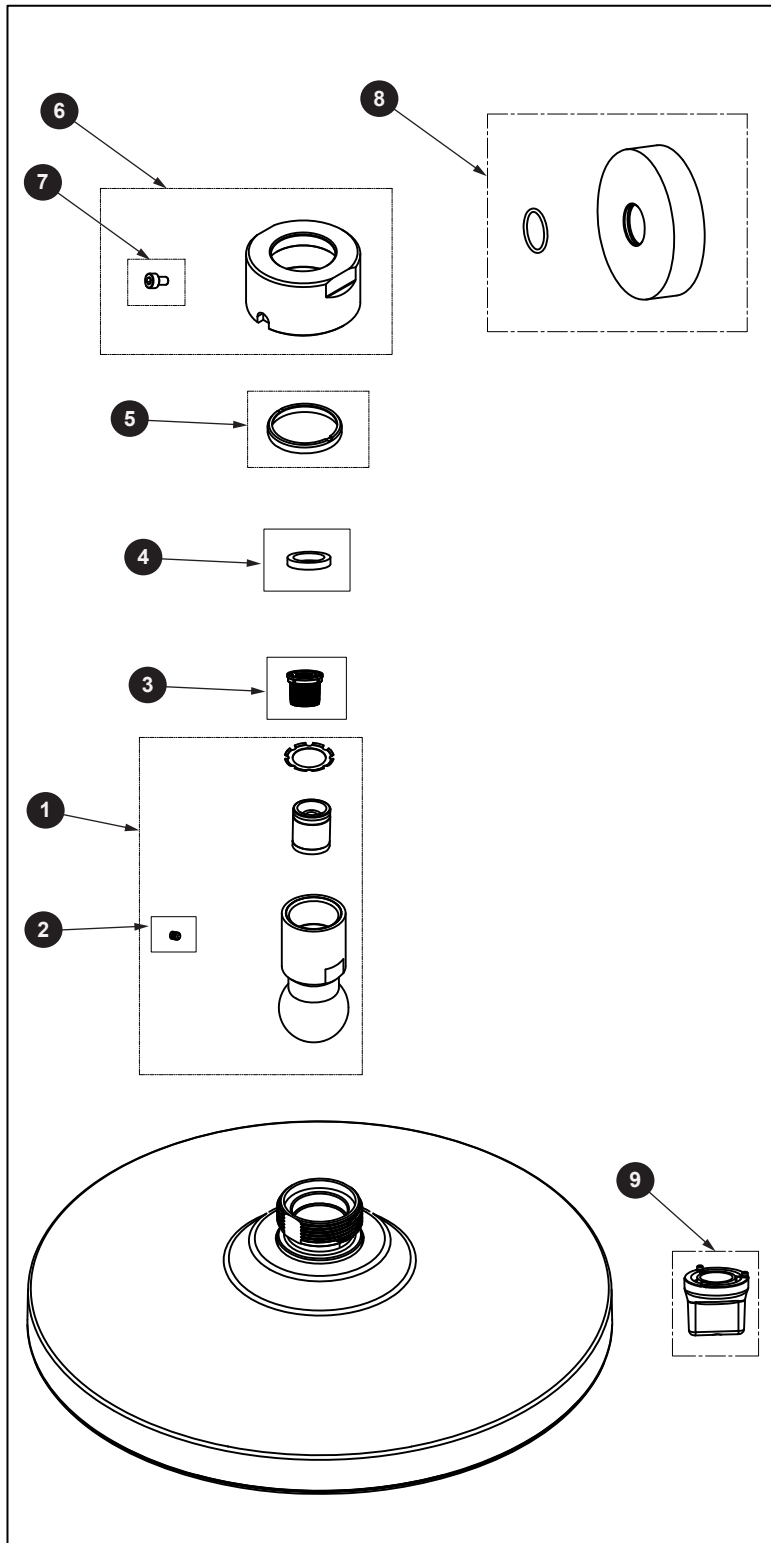

TBW01004U1
 TBW01004U4

2-Mode Showerhead (Round)

Item	Part	Description
1A	THP5289#CP	Ball Joint with 1.75gpm Flow Regulator (TBW01004U4)
1B*	THP5298#\$\$	Ball Joint with 2.5gpm Flow Regulator (TBW01004U1)
2	THP5290	Set Screw
3	THP5291	Filter Screen
4	THP5292	Gasket
5	THP5335	Snap Ring
6*	THP5337#\$\$	Nut
7	THP5336	Hex Screw
8*	THP5293#\$\$	Escutcheon
9	THP5295	Aerator Key

* Please specify finish when ordering

LEGEND
\$\$ = Denotes Finish
#CP = Polished Chrome
#BN = Brushed Nickel
#PN = Polished Nickel